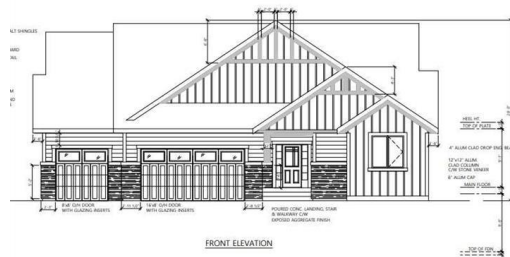

\$215,000 - 255 Muirfield Crescent, Lyalta

MLS® #A2195504

\$215,000

0 Bedroom, 0.00 Bathroom,
Land on 0.15 Acres

Lakes of Muirfield, Lyalta, Alberta

80" wide walk out lot on the canal and includes approved floor plans and permits!! Plans have gone through architectural approval, development and building permit so the house is ready to be built. Welcome to the perfect canvas for your dream house—a magnificent 80 FT WIDE WALKOUT LOT situated within Lakes of Muirfield, a prestigious golf course community.