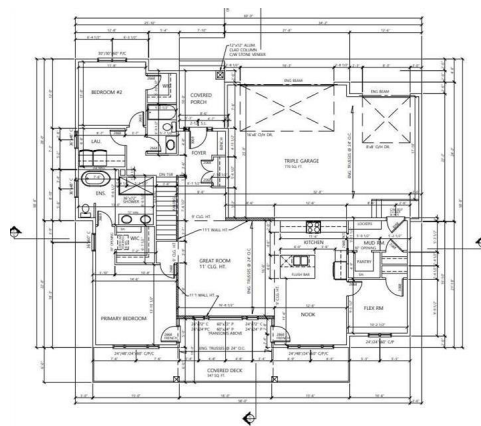

\$215,000 - 255 Muirfield Crescent, Lyalta

MLS® #A2195504

\$215,000

0 Bedroom, 0.00 Bathroom,
Land on 0.15 Acres

Lakes of Muirfield, Lyalta, Alberta

80" wide walk out lot on the canal and includes approved floor plans and permits!! Plans have gone through architectural approval, development and building permit so the house is ready to be built. Welcome to the perfect canvas for your dream house—a magnificent 80 FT WIDE WALKOUT LOT situated within Lakes of Muirfield, a prestigious golf course community.